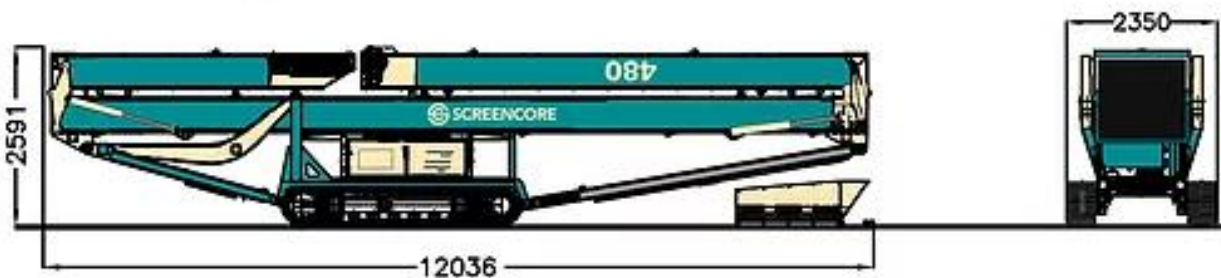

## Screencore 480

*The Screencore 480 is an 80' tracked stacker with twin drive, 1200mm belt and extended feed hopper.*

- Cat 4.4 Engine
- 48" (1200mm) wide heavy 3 ply belt
- Payloader Hopper Available
- Double Ram Hydraulic Folding Head and Tail Sections
- 3m Tracks
- Check Valves Fitted to Front and Rear Lift
- Boomerang Rear Lift
- Twin OMV 630 head motor drives