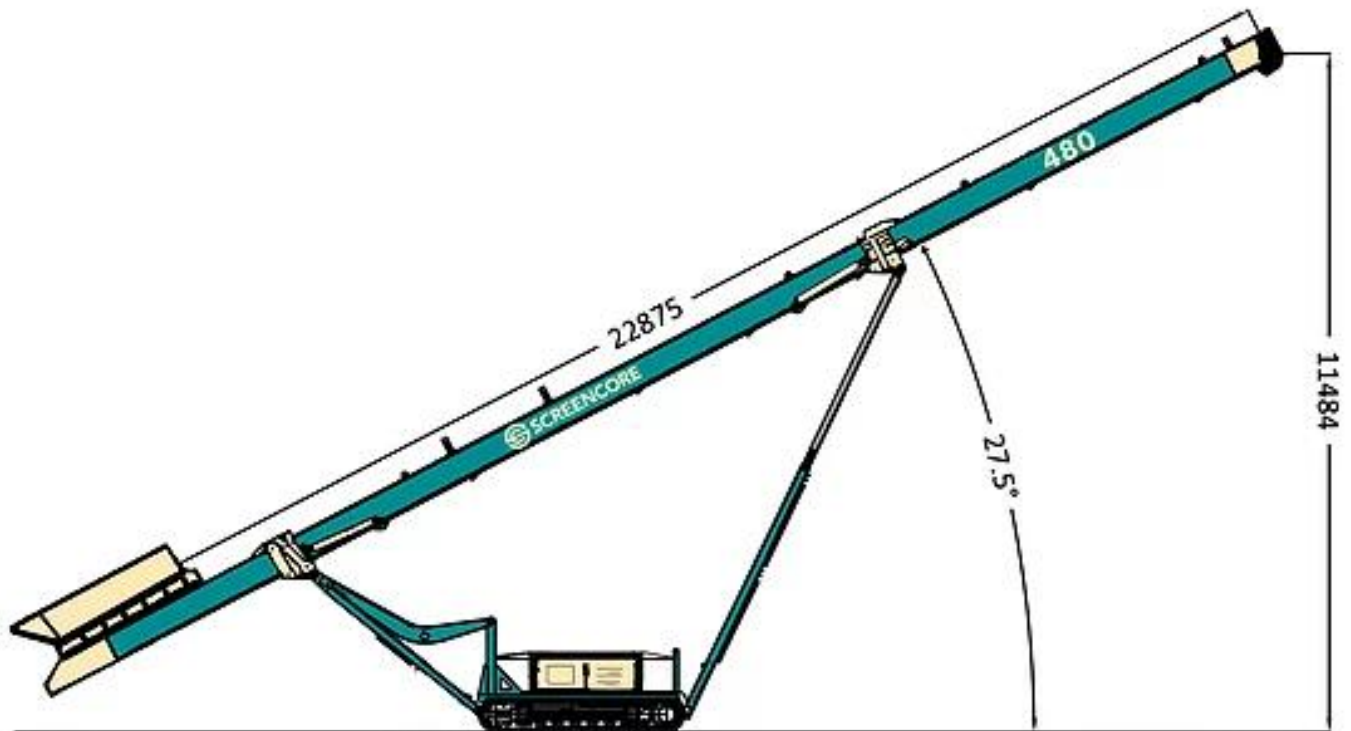

## Screencore 480

*The Screencore 480 is an 80' tracked stacker with twin drive, 1200mm belt and extended feed hopper.*

- Cat 4.4 Engine
- 48" (1200mm) wide heavy 3 ply belt
- Payloader Hopper Available
- Double Ram Hydraulic Folding Head and Tail Sections
- 3m Tracks
- Check Valves Fitted to Front and Rear Lift
- Boomerang Rear Lift
- Twin OMV 630 head motor drives